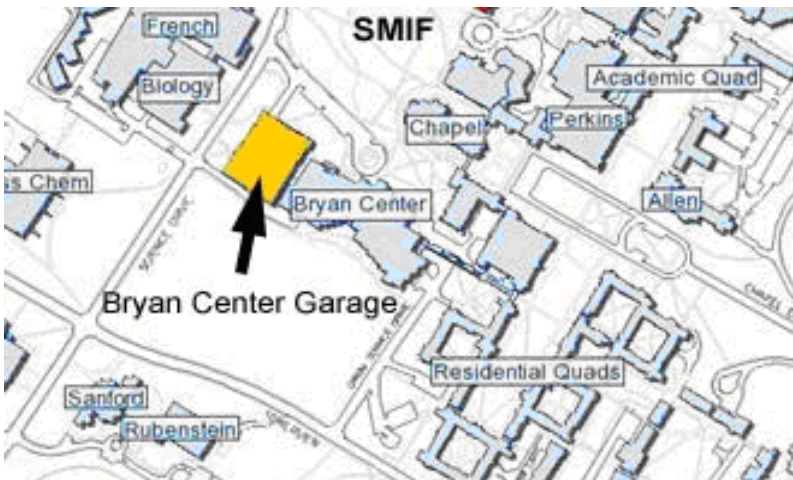

### **DIRECTIONS FROM RALEIGH**

- Via I-40 West: Merge onto 147 N via Exit 279B toward Durham/Downtown.
- From 147 N take the Fulton Street/Hillandale Road Exit 15B. Off the exit, bear left under the freeway.
- Turn right onto Erwin Road (the light directly in front of Duke Hospital North).
- At the third light turn left onto Towerview Drive (Morreene Road will be on your right).
- Turn left at the first light onto Science Drive. The Bryan Center parking lot and garage will be your second right.

### **DIRECTIONS FROM CHAPEL HILL**

- From the US-15/501 Bypass N take the Morreene Road Exit via Exit 108A.
- Turn right onto Morreene Road (You will pass the Millennium Hotel on your left).
- Continue straight through light at the intersection of Erwin Road and Towerview Drive/Morreene Road (Morreene Road becomes Towerview Drive at this intersection).
- Take a left at the first light onto Science Drive, the Bryan Center parking lot and garage will be your second right.

### **DIRECTIONS VIA I-85 SOUTH**

- Exit onto 15-501 S toward Chapel Hill.
- Take the Morreene Road exit via Exit 108A off of 15-501 S and turn left onto Morreene Road.
- Continue straight through light at the intersection of Erwin Road and Towerview Drive/Morreene Road (Morreene Road becomes Towerview Drive at this intersection).
- Turn a left at the first light onto Science Drive.
- The Bryan Center parking lot and garage will be your second right.

### **DIRECTIONS VIA I-85 NORTH (WEST OF DURHAM)**

- Take I-85 North to Durham.
- Exit at Duke University 751 and go approximately 3-4 miles.
- Turn right onto 751, you will pass under 15-501 and pass Erwin Road.
- At the fourth light, turn left onto Science Drive (the Washington Duke Inn will be on your right).
- Go straight through one light (the intersection of Science Drive and Towerview Road).
- The Bryan Center parking lot and garage will be your second right.