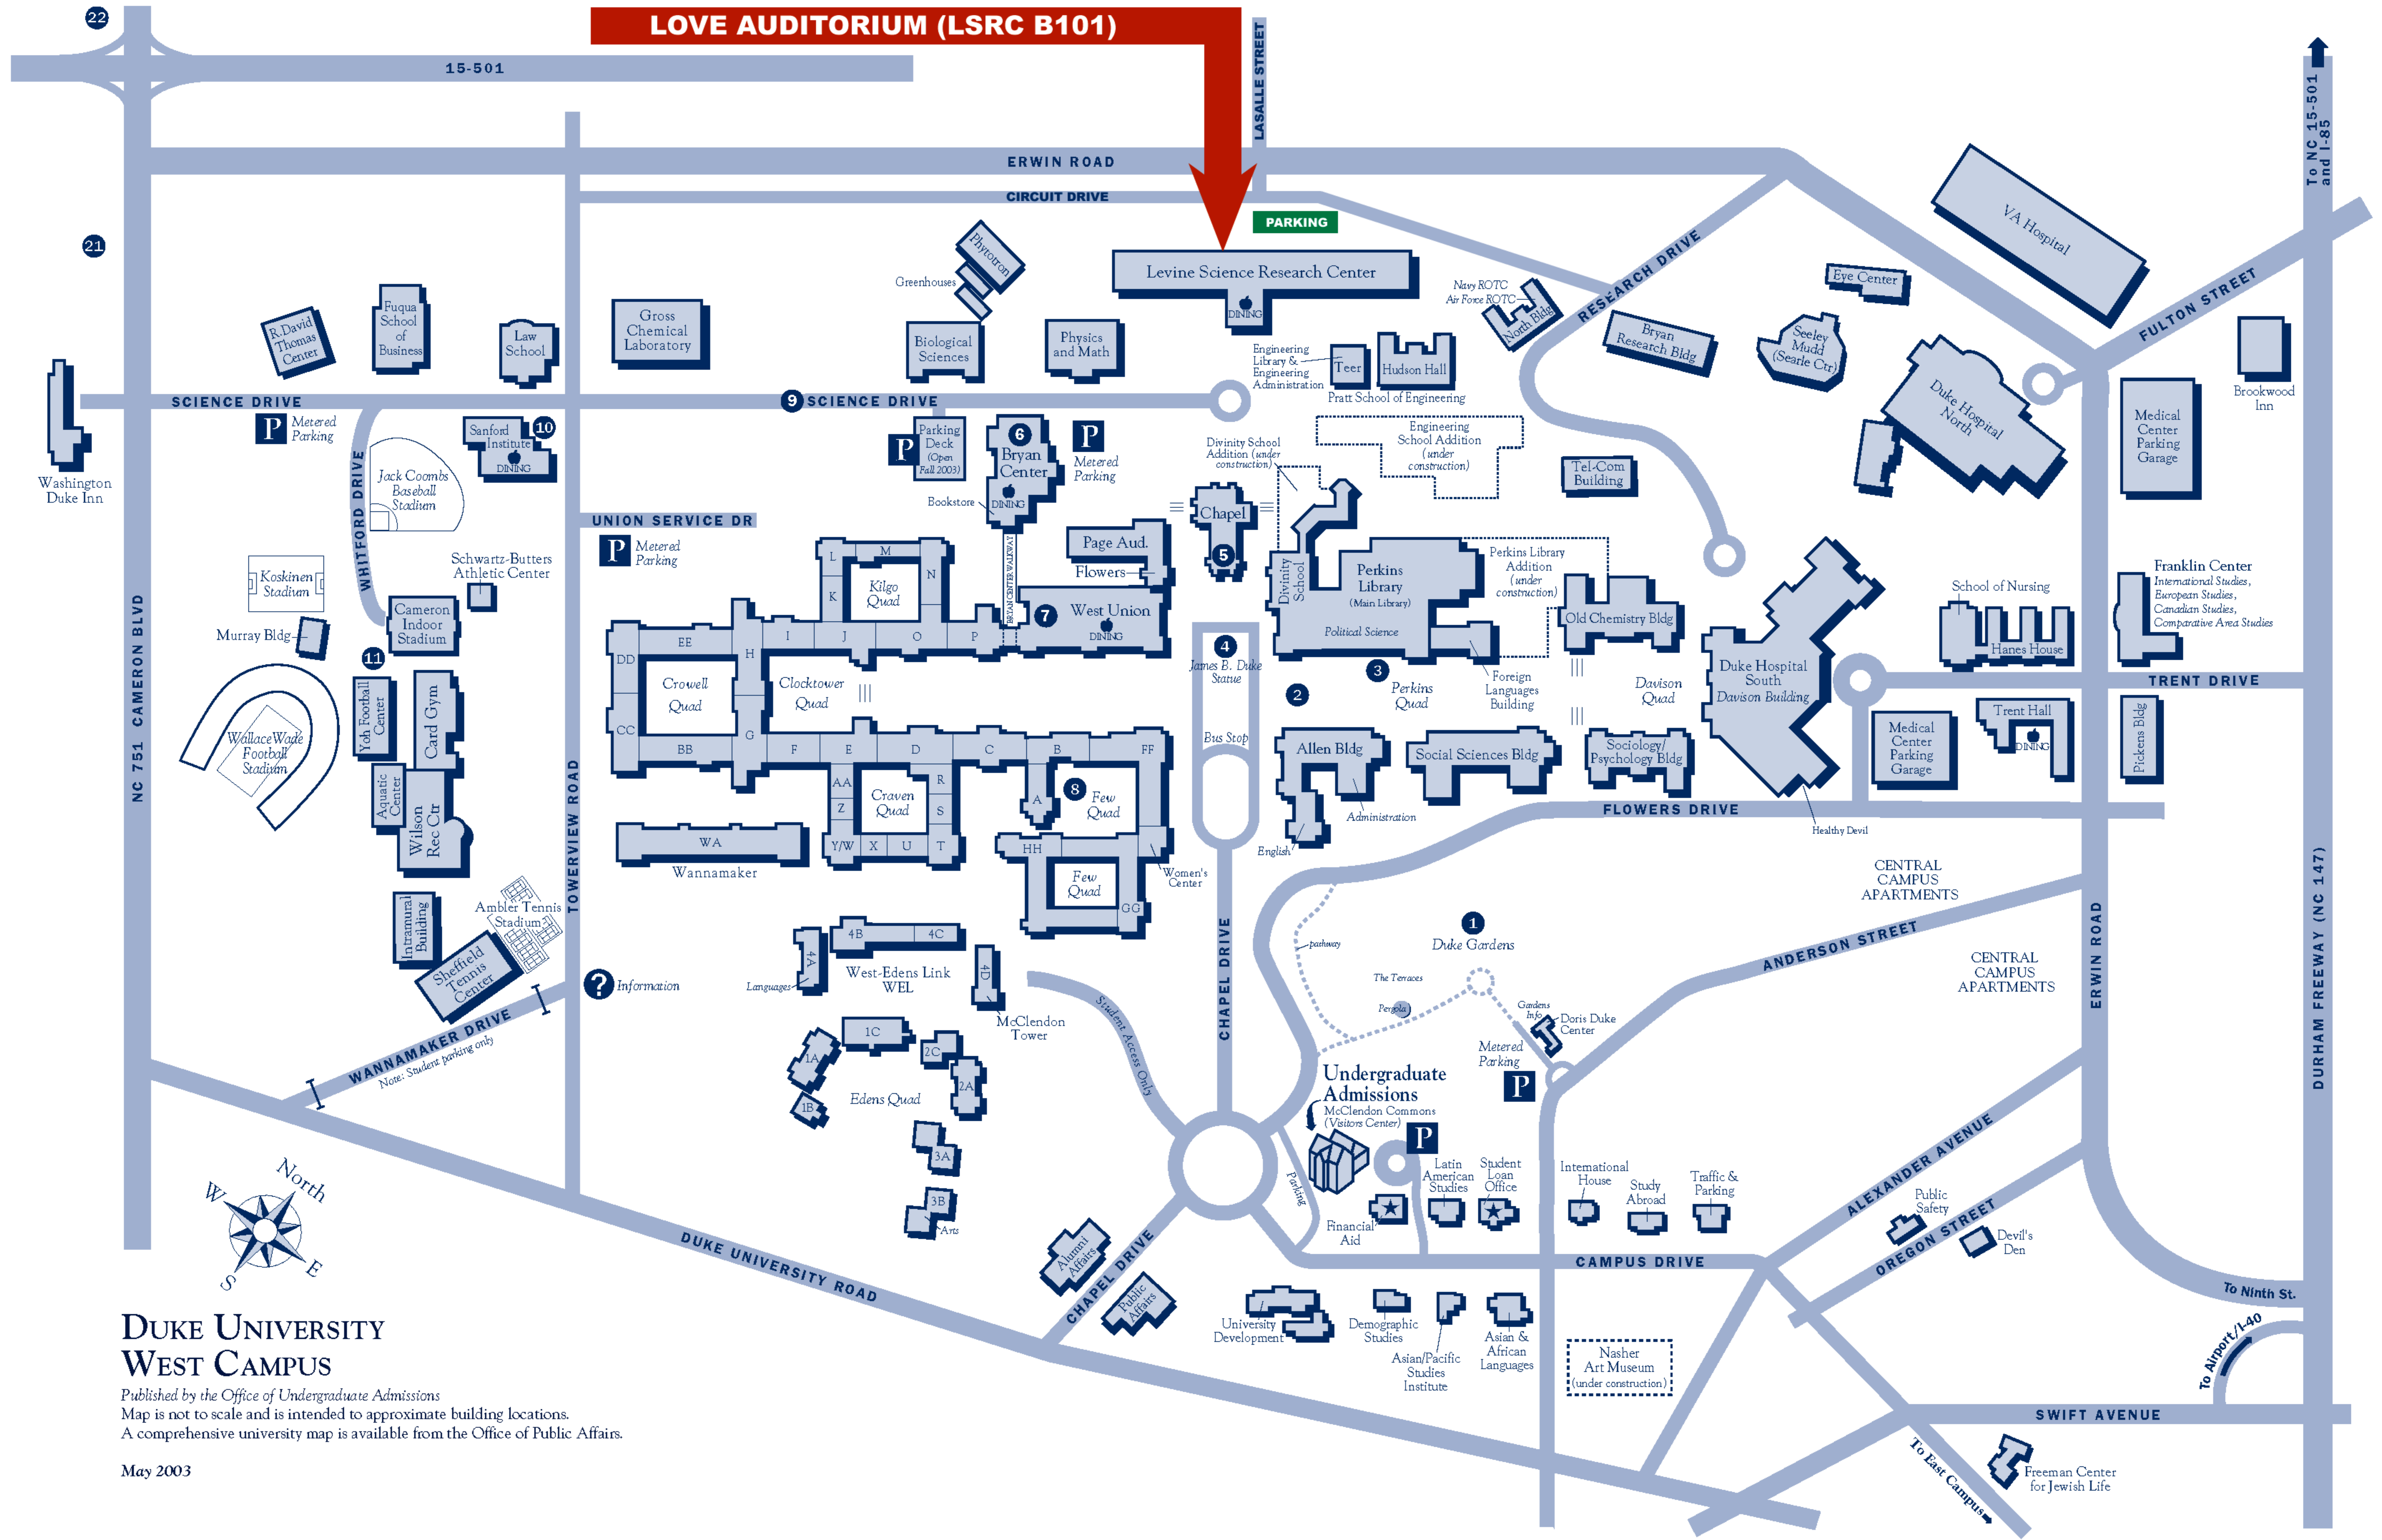

LOVE AUDITORIUM (LSRC B101)

DUKE UNIVERSITY WEST CAMPUS

Published by the Office of Undergraduate Admissions
 Map is not to scale and is intended to approximate building locations.
 A comprehensive university map is available from the Office of Public Affairs.